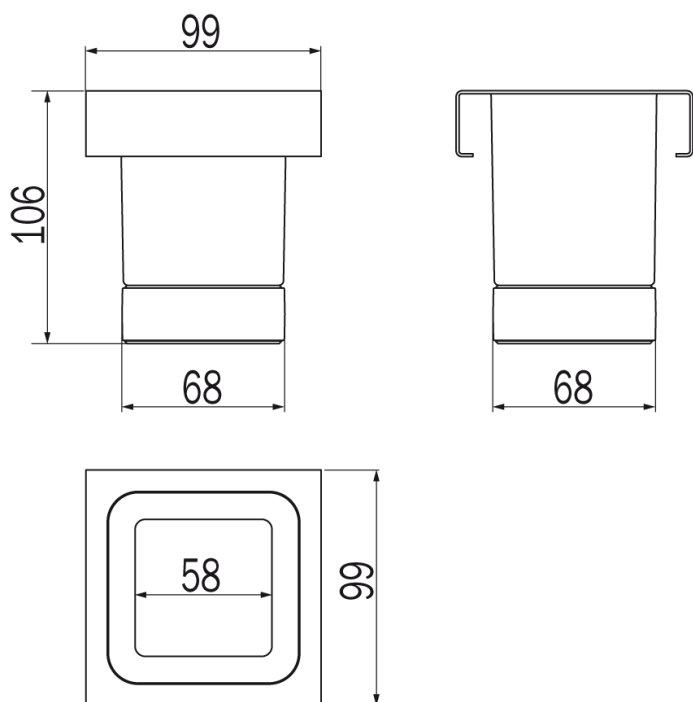

Proudly imported and distributed by
Gro Agencies Pty Ltd
Unit 2 / 37 Howe St, Osborne Park, WA, 6017
P 08 9446 3288 E info@groagencies.com.au W www.groagencies.com.au